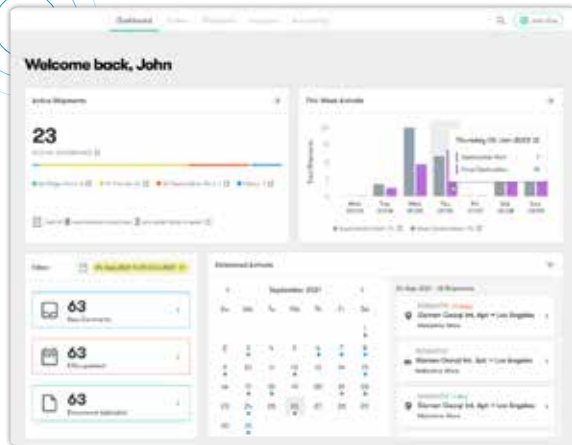

BUILT TO MOVE YOUR BUSINESS FORWARD

Trusted & Reliable Logistics Solutions

At Zarach Logistics, we know timing is everything. That's why we align your freight strategy with your business goals; supporting everything from global sourcing to final delivery with cost-effective, reliable solutions. Whether it's across the ocean or across town, we're the logistics partner that understands what's at stake.

Air Freight

Air freight means speed and reliability. At Zarach Logistics, we deliver critical cargo fast—minimizing delays and keeping your operations running smoothly.

Ocean Freight

Ocean freight delivers cost-effective shipping for bulk cargo. Zarach Logistics ensures reliable transit and smooth customs clearance every step of the way.

Domestic Transport

Domestic transport means dependable delivery from warehouse to destination. We offer fast, flexible FTL, LTL, and intermodal solutions you can count on.

ADVANCED LOGISTICS TECHNOLOGY

Total Visibility. Seamless Control.

Stay in control of your logistics operations with our powerful platform. Monitor shipments in real time, schedule deliveries effortlessly, and collaborate seamlessly with our team—all from one centralized hub.

Example View of Your Shipment Portal